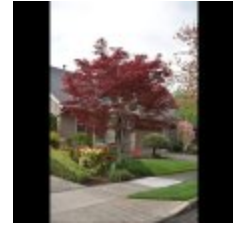

JB

“ Judith Bartlett purchased the Red Leaf Japanese Maple for the family of Patricia "Pat" Wroblewski.